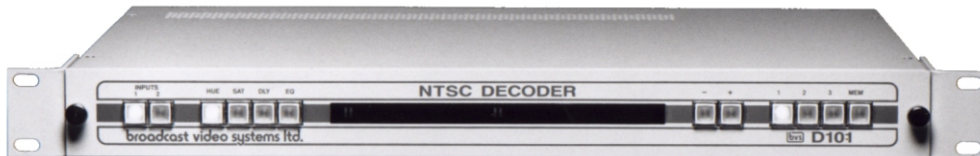

# D101 NTSC DECODER

---

The D101 is the ideal decoder for non-broadcast applications where cost is a prime consideration. This decoder has the same unique control system and multiple outputs as our high performance D100, but uses a notch filter for luminance/chroma separation.

## FEATURES

- ~ NTSC and YC inputs
- ~ Simultaneous outputs of Y, R-Y, B-Y and RGBS
- ~ Sync may be added to any of the RGB outputs
- ~ Front panel digital control of Hue, Saturation, E.Q. and Y Delay
- ~ On-board store and recall of three complete control panel settings
- ~ Optional remote control panel

### REMOTE CONTROL (optional)

1 RU panel, identical to front panel, RS422 control

**POWER**..... 100-120/220-240 VAC, 95 VA