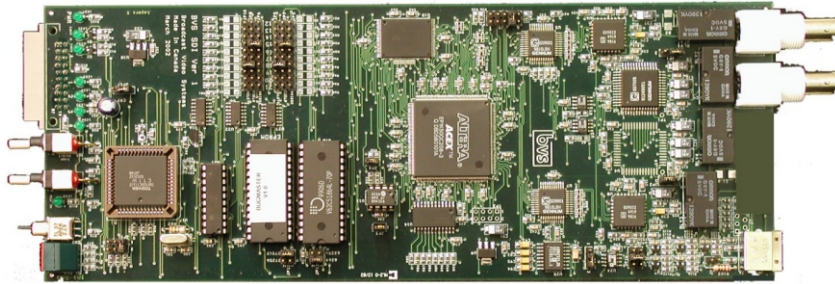

# DSA-100 SDI SAFE AREA/GRATICULE GENERATOR

- 4:3, 16:9, 14:9 safe title, safe action
- LCD readout indicates all selections and parameters
- Variable rectangle with continuous aspect ratio readout
- Center cross, 3 sizes, plus variable position with continuous location readout
- V & H active video markers
- Any mix of aspect ratios, safe action, safe title, active video markers, and center cross may be selected
- Simple button-per-function operation: no tedious menus to navigate
- All graticules independently switchable, black or white
- Variable luminance level of white graticules (10% to 100%)
- Letterbox and side panels may be blanked (4:3, 16:9, 14:9 or user adjustable)
- Actual line number readout of start and end of active video on all letterbox patterns
- Ten custom patterns may be stored in non-volatile memory
- Automatically switches between 525 and 625 line operation
- Front panel may be removed and remoted up to 200 ft.
- Choice of 1RU or 5"x7" desktop remote panel included

### VIDEO INPUT

Signal type.....	SDI, SMPTE 259M (ITU-R 601), 270 Mb/s
Connector.....	BNC, 75 ohm
Level.....	800 mV, +/- 10%
Return loss.....	> 15 dB, 5 MHz to 270 MHz
Auto input equalization.....	up to 100 meters (325 ft.), Belden 8281 cable
Line standard.....	525/625, auto select

### VIDEO OUTPUT

Signal type.....	SDI, SMPTE 259M (ITU-R 601)
Connector.....	BNC, 75 ohm
Level.....	800 mV, +/- 10%
Factory set graticules.....	safe action: 90% of active video / safe title: 80% of active video