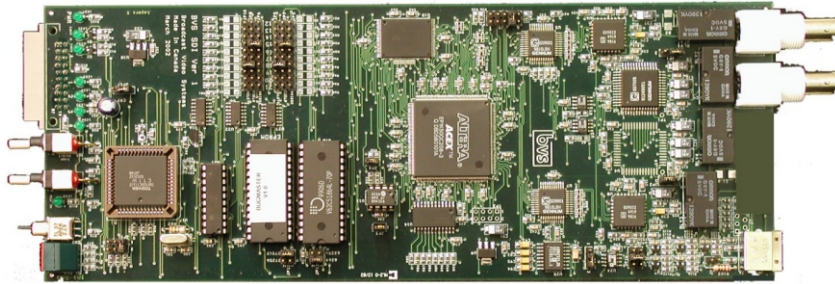

DSA-100 SDI SAFE AREA/GRATICULE GENERATOR

- 4:3, 16:9, 14:9 safe title, safe action
- LCD readout indicates all selections and parameters
- Variable rectangle with continuous aspect ratio readout
- Center cross, 3 sizes, plus variable position with continuous location readout
- V & H active video markers
- Any mix of aspect ratios, safe action, safe title, active video markers, and center cross may be selected
- Simple button-per-function operation: no tedious menus to navigate
- All graticules independently switchable, black or white
- Variable luminance level of white graticules (10% to 100%)
- Letterbox and side panels may be blanked (4:3, 16:9, 14:9 or user adjustable)
- Actual line number readout of start and end of active video on all letterbox patterns
- Ten custom patterns may be stored in non-volatile memory
- Automatically switches between 525 and 625 line operation
- 1RU remote control panel included
- Occupies one of 3 slots in the BVS FR601, 1RU frame

SPECIFICATIONS

VIDEO INPUT

Signal type.....	SDI, SMPTE 259M (ITU-R 601), 270 Mb/s
Connector.....	BNC, 75 ohm
Level.....	800 mV, +/- 10%
Return loss.....	> 15 dB, 5 MHz to 270 MHz
Auto input equalization.....	up to 100 meters (325 ft.), Belden 8281 cable
Line standard.....	525/625, auto select

VIDEO OUTPUT

Signal type.....	SDI, SMPTE 259M (ITU-R 601)
Connector.....	BNC, 75 ohm
Level.....	800 mV, +/- 10%
Factory set graticules.....	safe action: 90% of active video / safe title: 80% of active video

Some examples of the various graticules and patterns generated by the DSA-100:

- 16:9 PICTURE ON 16:9 MONITOR
- 16:9 SAFE TITLE, SAFE ACTION, CENTER CROSS
- 16:9 ACTIVE VIDEO, VARIABLE RECTANGLE

- 16:9 PICTURE ON 16:9 MONITOR
- 4:3 SAFE TITLE
- 16:9 SAFE ACTION
- 16:9 ACTIVE VIDEO MARKERS
- CENTER CROSS